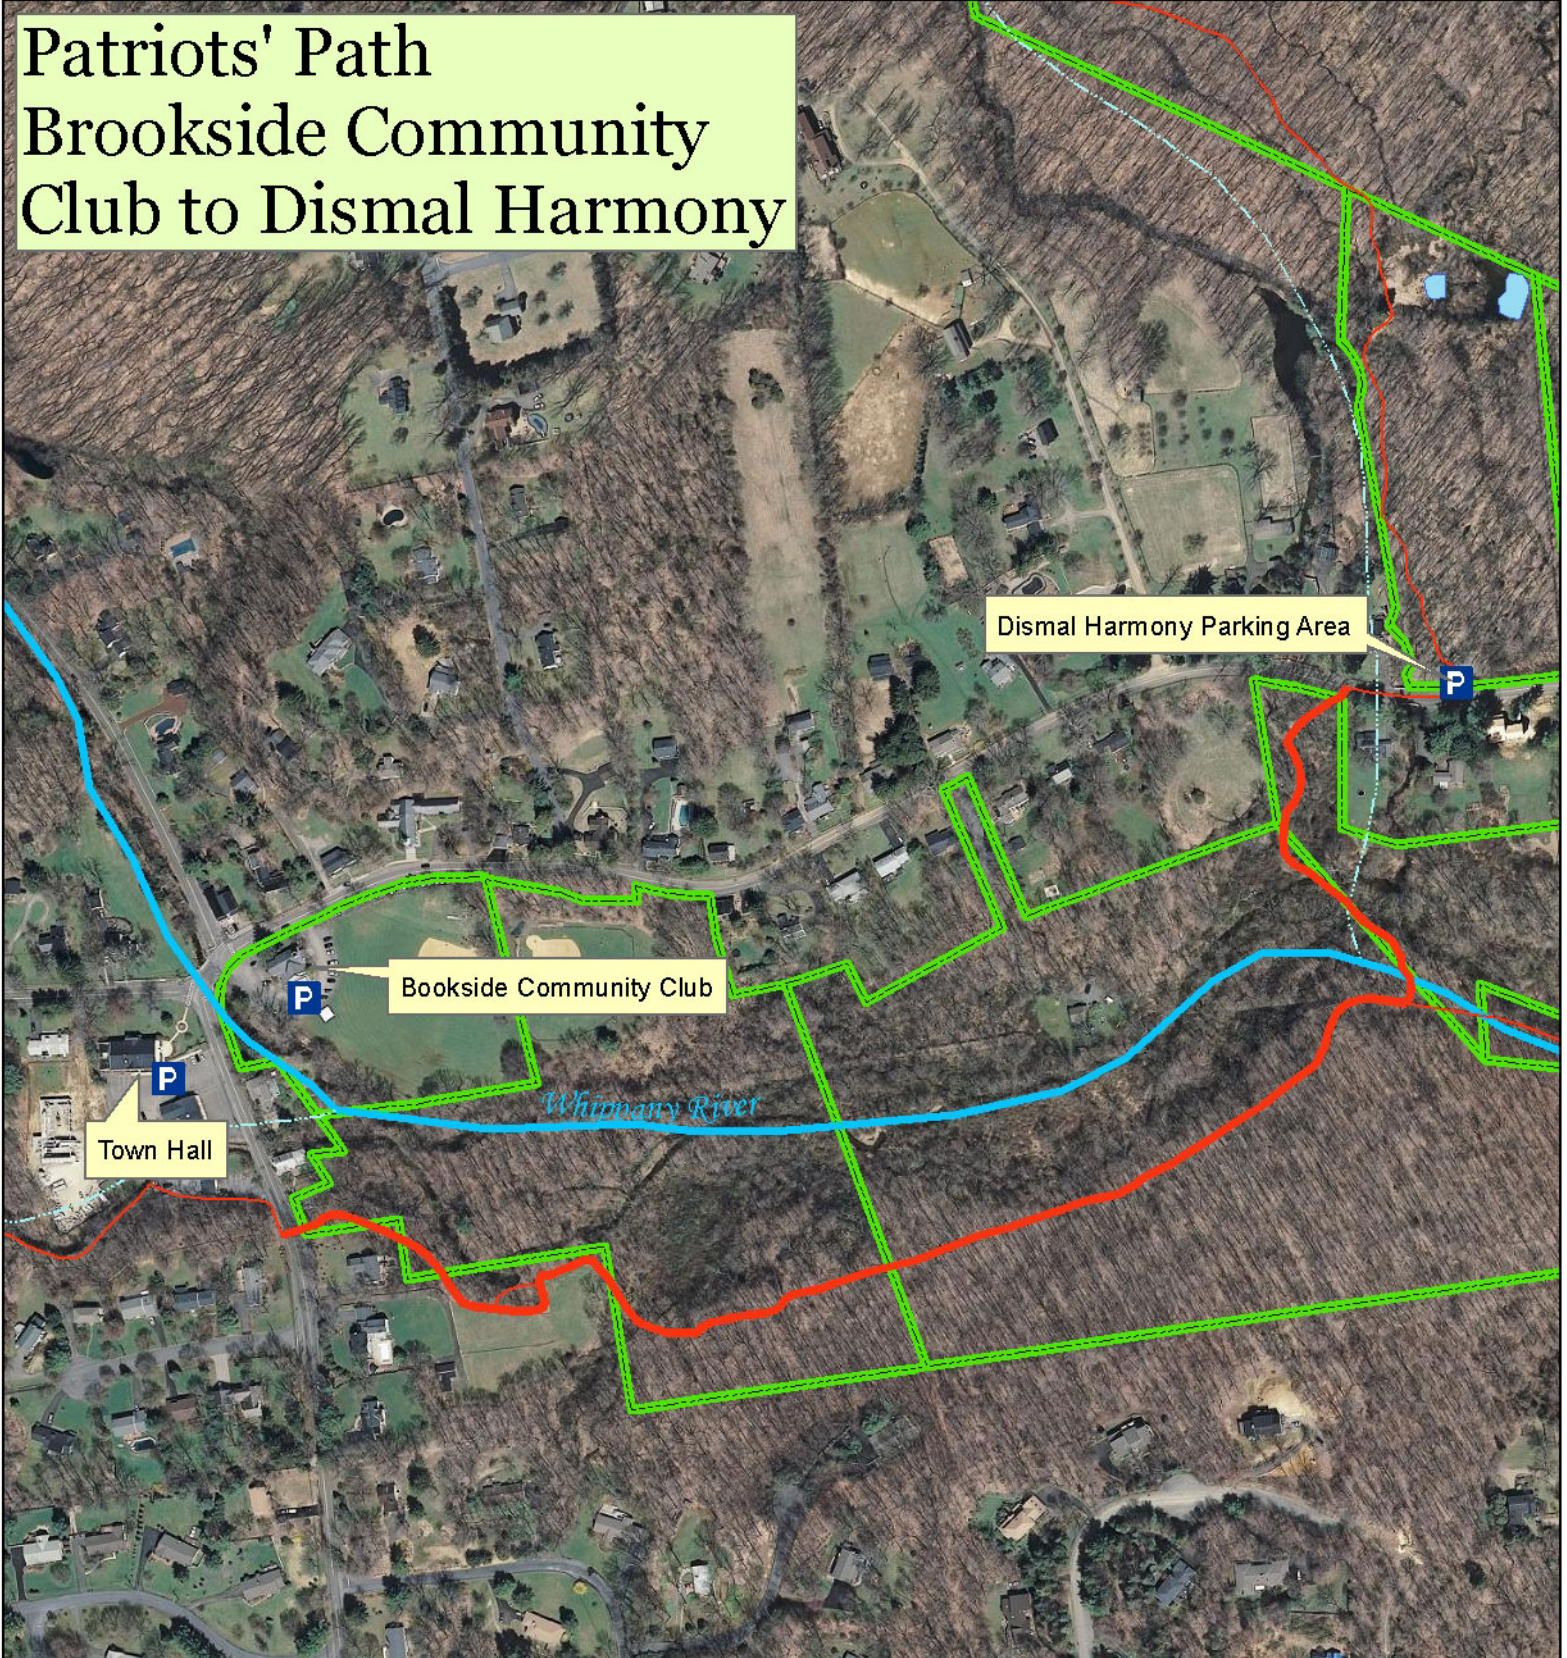

# Patriots' Path Brookside Community Club to Dismal Harmony

## Patriots' Path Brookside Community Club to Dismal Harmony - 1 Mile/Easy

### How to Get There/Where to Start

Park either at Town Hall or Brookside Community Club. This section of Patriots' Path starts across the street from the Mendham Township Police Station.

### Trail Description

This short trail is a great hike for children. It starts across the road from the Police Station. The trail follows the Whippany River for a bit then heads north to East Main Street. Across East Main Street is Dismal Harmony. Turn around and return to where you parked via the same trail.